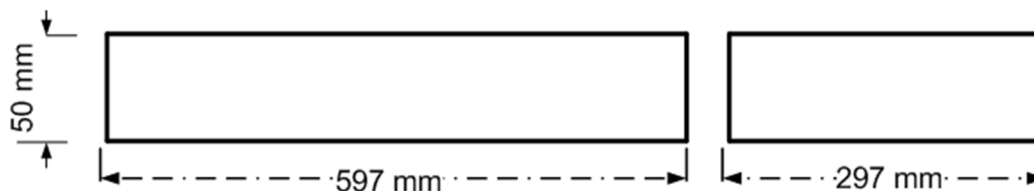

Dimensional Drawing

ELMASCO INDUSTRIES S.A.

Head Office : 44 K. Palama, 14343 N. Chalkidona, Athens, Greece

Production Plant : Ag. Adrianos, 21100 Nafplio, Greece

Email: elmasco@elmasco.eu

Tel : +30 210 2583100

Fax: +30 210 2583107